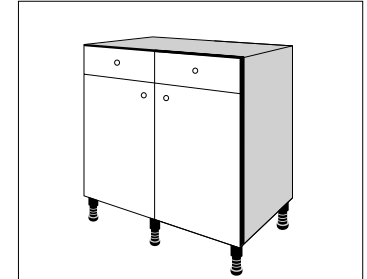

CABINETS

Pre-assembled, strong and durable cabinets to create the foundations of your kitchen.

Full Height Base

Sizes available:
150 / 300 / 400 / 450 / 500 / 600

2 Door Base Unit

Sizes available:
800 / 900 / 1000

Drawer Line Base Unit

Sizes available:
300 / 400 / 450 / 500 / 600

2 Door & 2 Drawer Base

Sizes available:
600 / 800 / 900 / 1000

2 Drawer Base

Sizes available:
500 / 600 / 800 / 900 / 1000

3 Drawer Base

Sizes available:
500 / 600 / 800 / 900 / 1000

'L' Shaped Corner Base

Sizes available:
900 x 900

Single Door Wall Unit

Heights available:
720mm & 900mm

Sizes available:
300 / 400 / 450 / 500 / 600

2 Door Wall Unit

Heights available:
720mm & 900mm

Sizes available:
800 / 900 / 1000