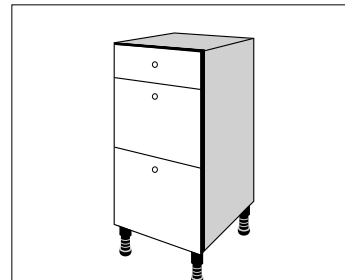

Drawer Line Base Unit

Sizes available:
300 / 400 / 450 / 500 / 600

2 Door & 2 Drawer Base

Sizes available:
600 / 800 / 900 / 1000

2 Drawer Base

Sizes available:
500 / 600 / 800 / 900 / 1000

3 Drawer Base

Sizes available:
500 / 600 / 800 / 900 / 1000

5 Drawer Base

Sizes available:
300 / 400 / 450 / 500 / 600
800 / 900 / 1000

Under Oven Housing

Sizes available:
600

Full Height Corner Base

Also available as drawline.

Sizes available:
800 / 900 / 1000 / 1200

'L' Shaped Corner Base

Sizes available:
900 x 900

Single Door Wall Unit

Heights available:
720mm & 900mm

Sizes available:
300 / 400 / 450 / 500 / 600

2 Door Wall Unit

Heights available:
720mm & 900mm

Sizes available:
800 / 900 / 1000