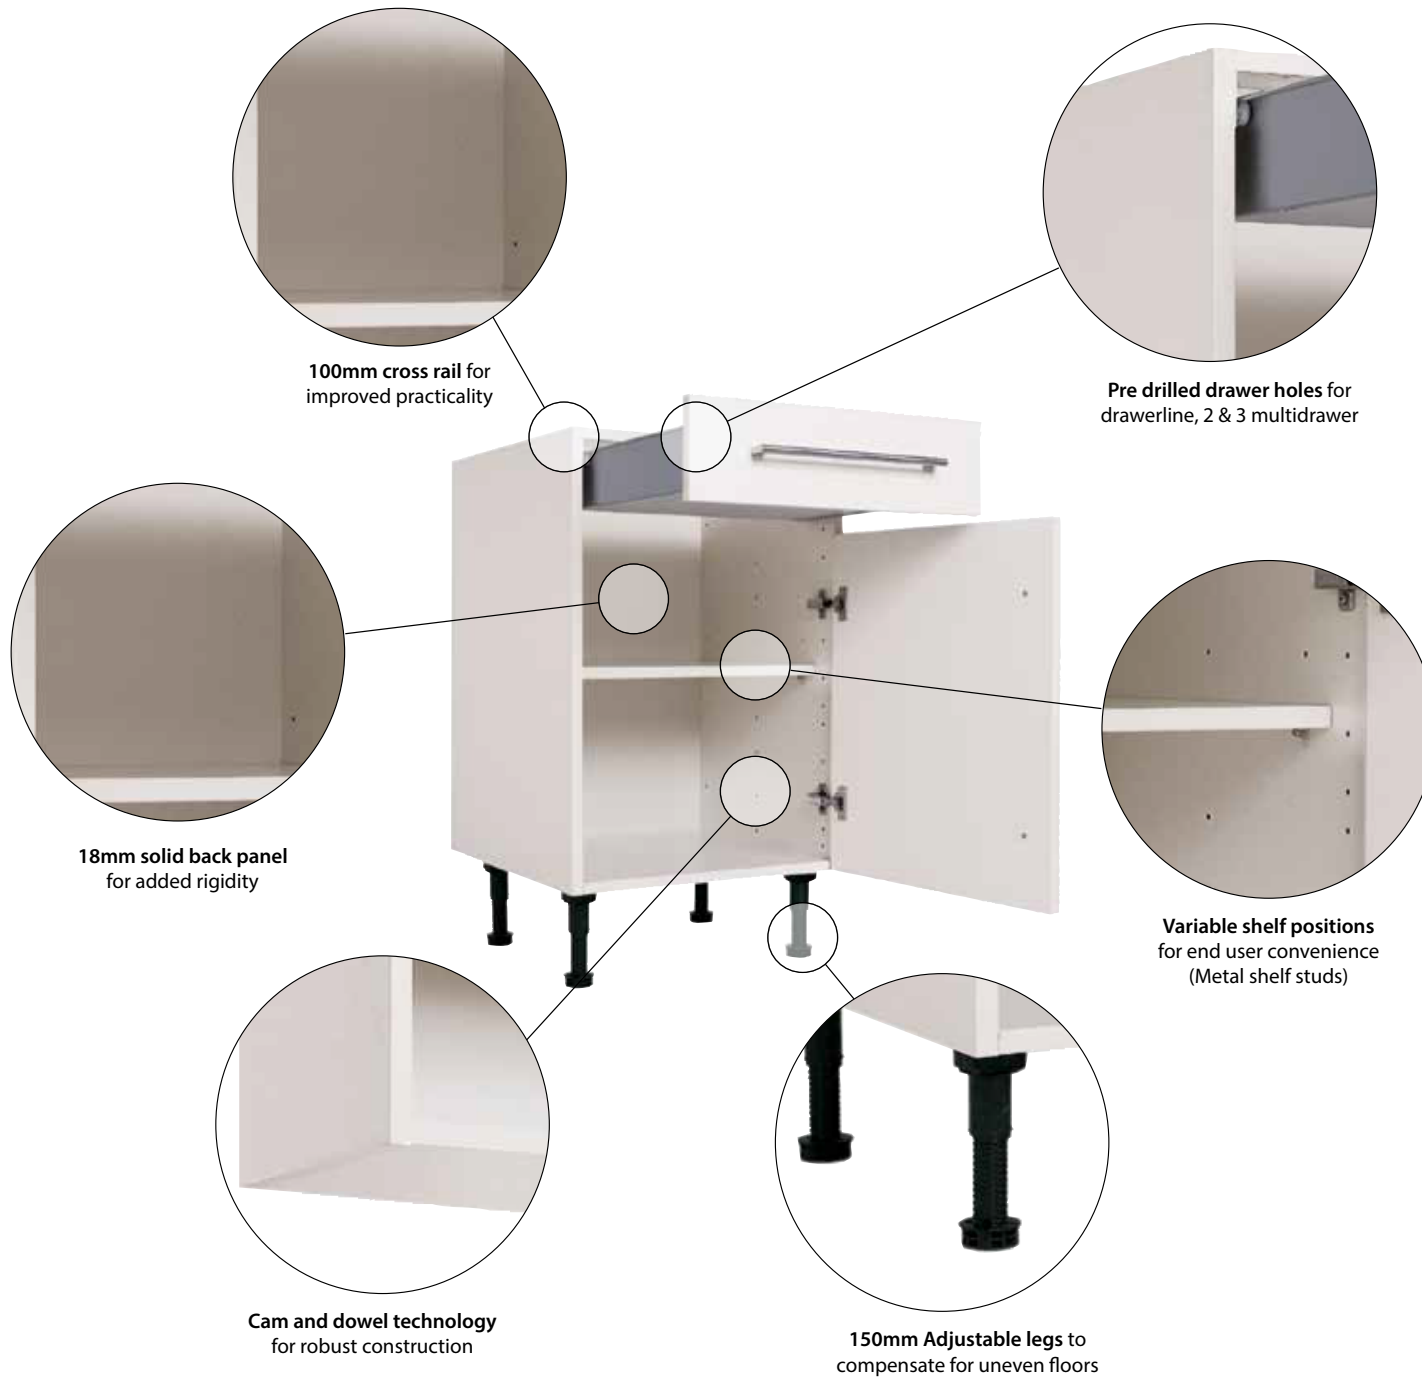

CABINETS

Pre-assembled, strong and durable cabinets to create the foundations of your kitchen.

T | 020 8801 4433
E | sales@tknb.co.uk
W | www.tknb.co.uk
F | 020 8801 5959