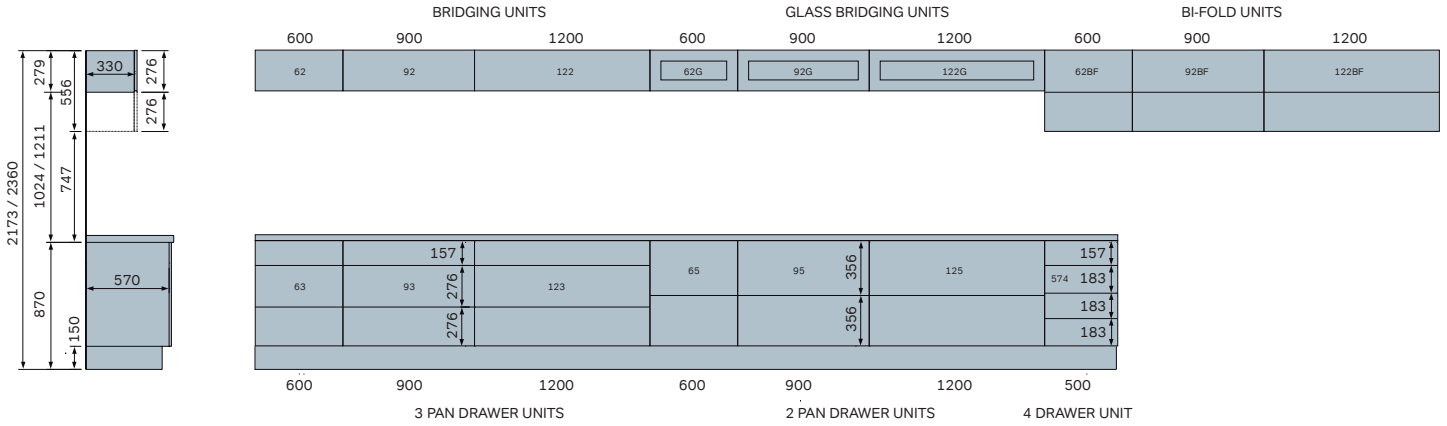

Cabinet Dimensions

We have provided you with all of our cabinet dimensions and door sizes from the ranges included in this website to help you design your kitchen.

Tall wall units/drawerline base units

Standard wall units/highline base units

Bridging units/drawer units

Standard larder & appliance housing units

Tall larder & appliance housing units

Mid-height appliance housing units