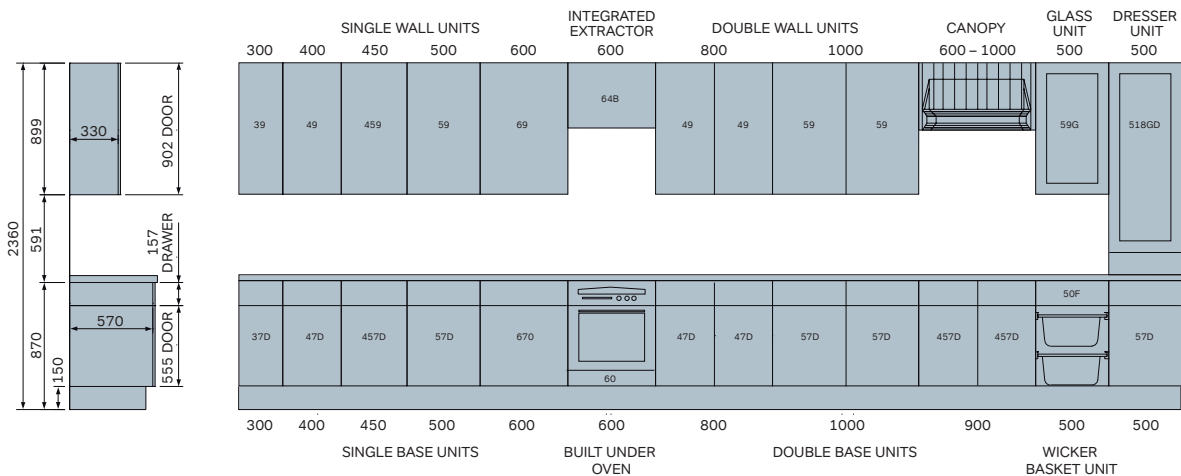

Cabinet Dimensions

We have provided you with all of our cabinet dimensions and door sizes from the ranges included in this website to help you design your kitchen.

Tall wall units/drawerline base units

Standard wall units/highline base units

Bridging units/drawer units

Standard larder & appliance housing units

Tall larder & appliance housing units

Mid-height appliance housing units