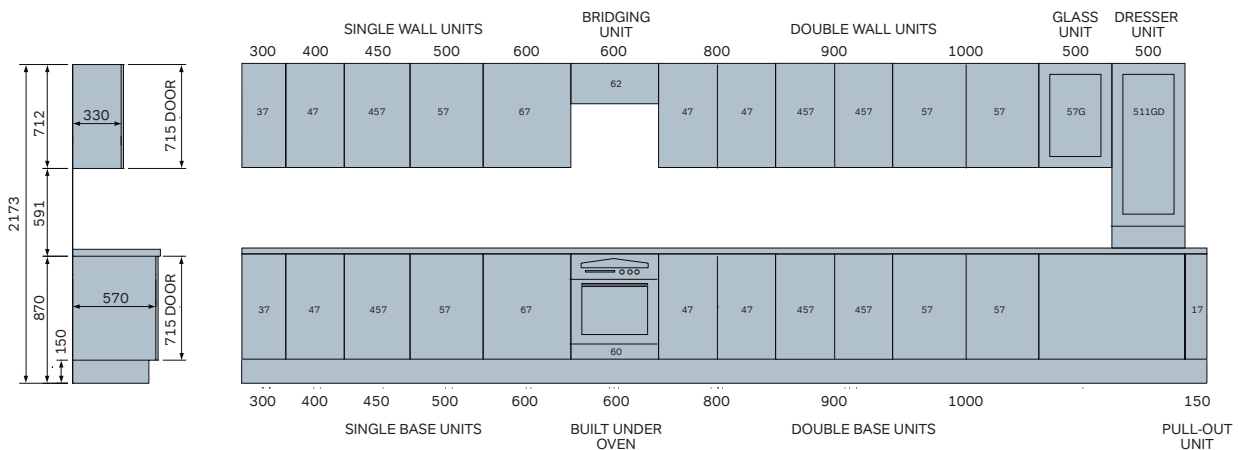

Cabinet Dimensions

We have provided you with all of our cabinet dimensions and door sizes from the ranges included in this website to help you design your kitchen.

Tall wall units/drawerline base units

Standard wall units/highline base units

Bridging units/drawer units

Standard larder & appliance housing units

Tall larder & appliance housing units

Mid-height appliance housing units