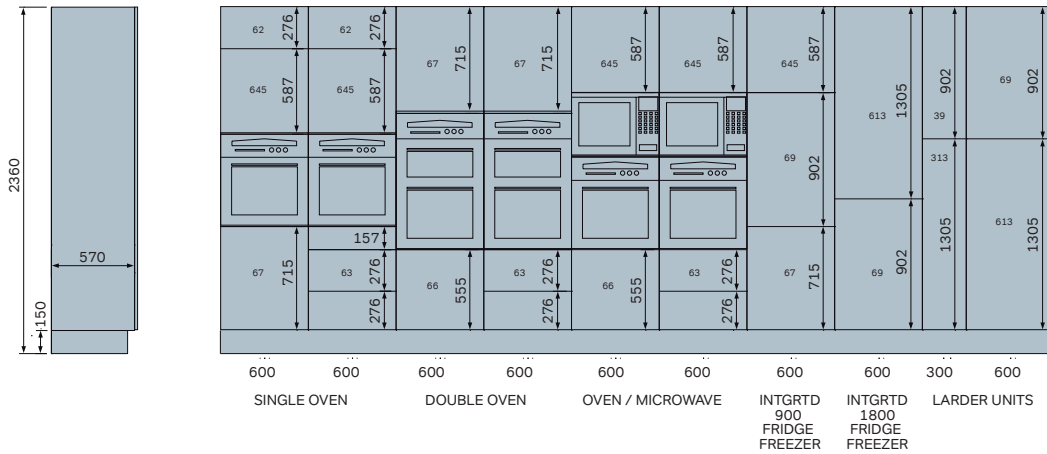

Cabinet Dimensions

We have provided you with all of our cabinet dimensions and door sizes from the ranges included in this website to help you design your kitchen.

Tall wall units/drawerline base units

Standard wall units/highline base units

Bridging units/drawer units

Standard larder & appliance housing units

Tall larder & appliance housing units

Mid-height appliance housing units