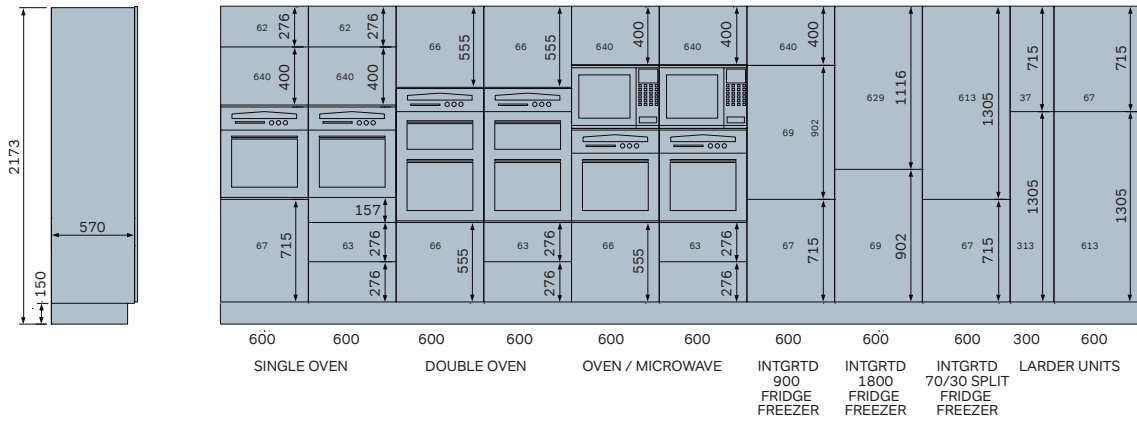

Cabinet Dimensions

We have provided you with all of our cabinet dimensions and door sizes from the ranges included in this website to help you design your kitchen.

Tall wall units/drawerline base units

Standard wall units/highline base units

Bridging units/drawer units

Standard larder & appliance housing units

Tall larder & appliance housing units

Mid-height appliance housing units